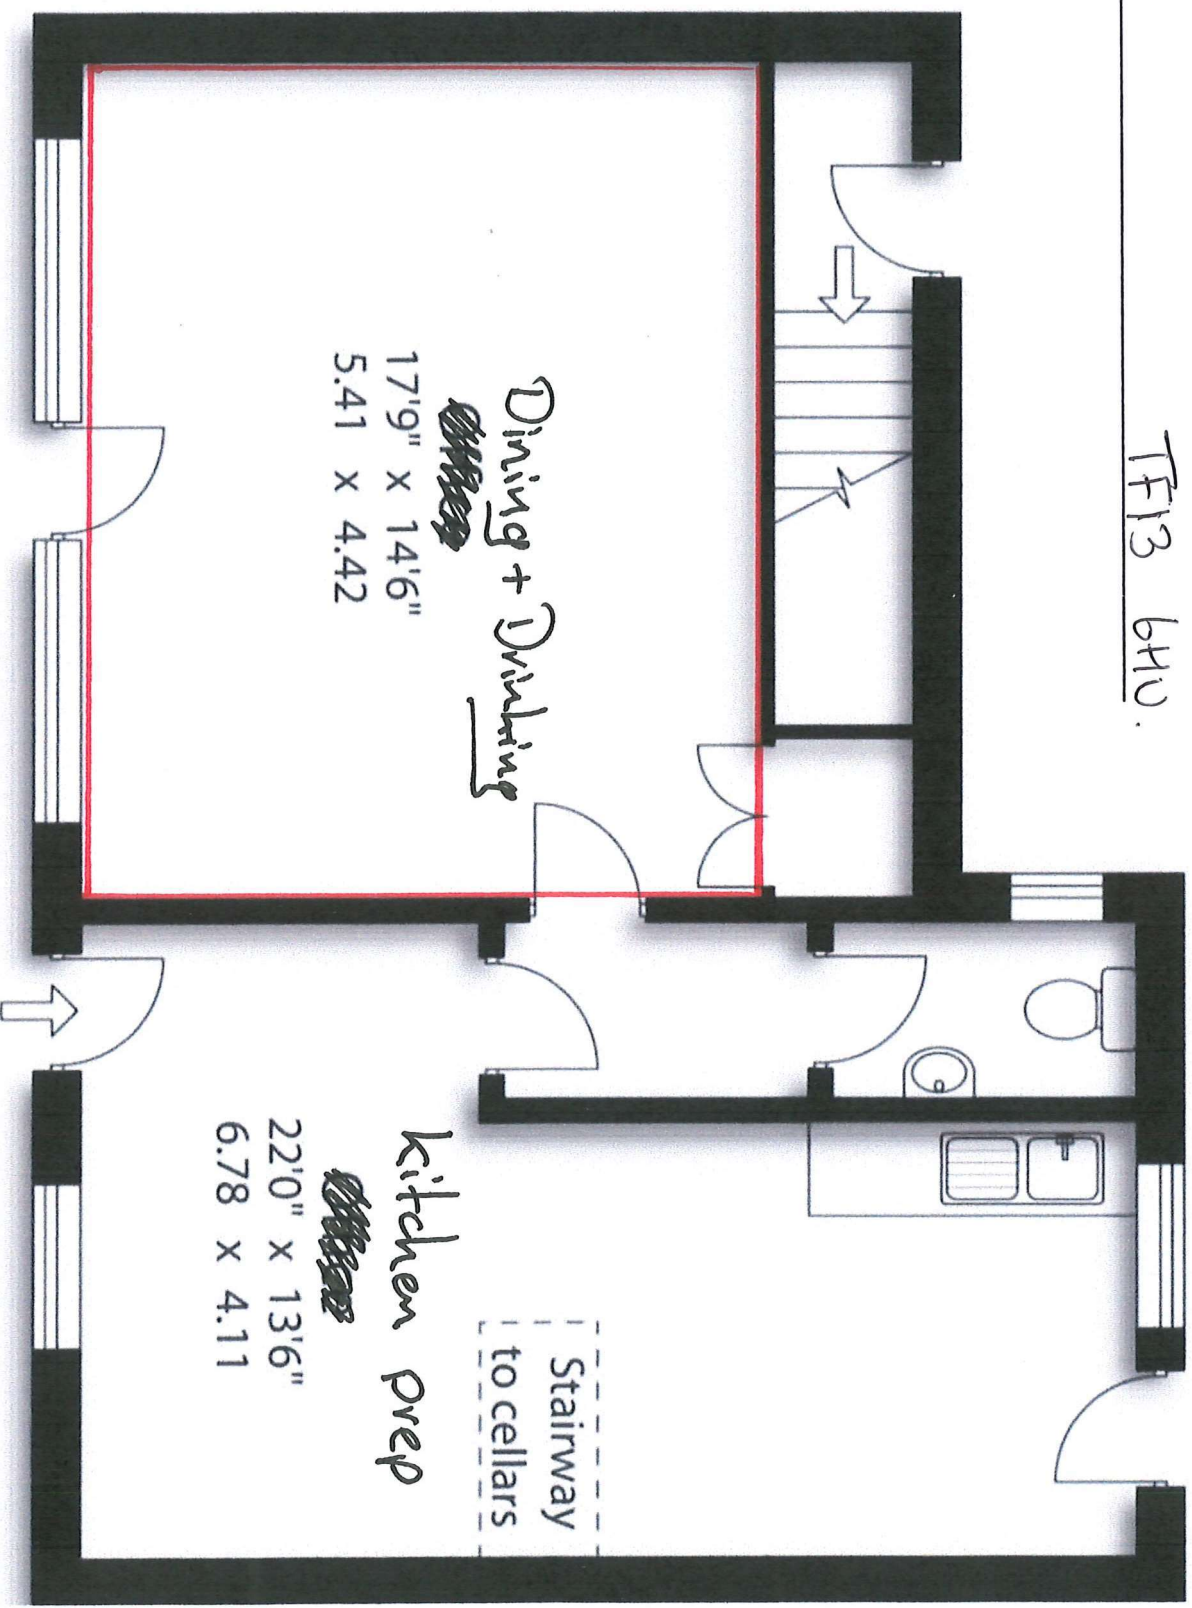

Floor Plan

58/59 SKELTON STREET
MUCH WENLOCK

TF13 6HD.

Ground Floor